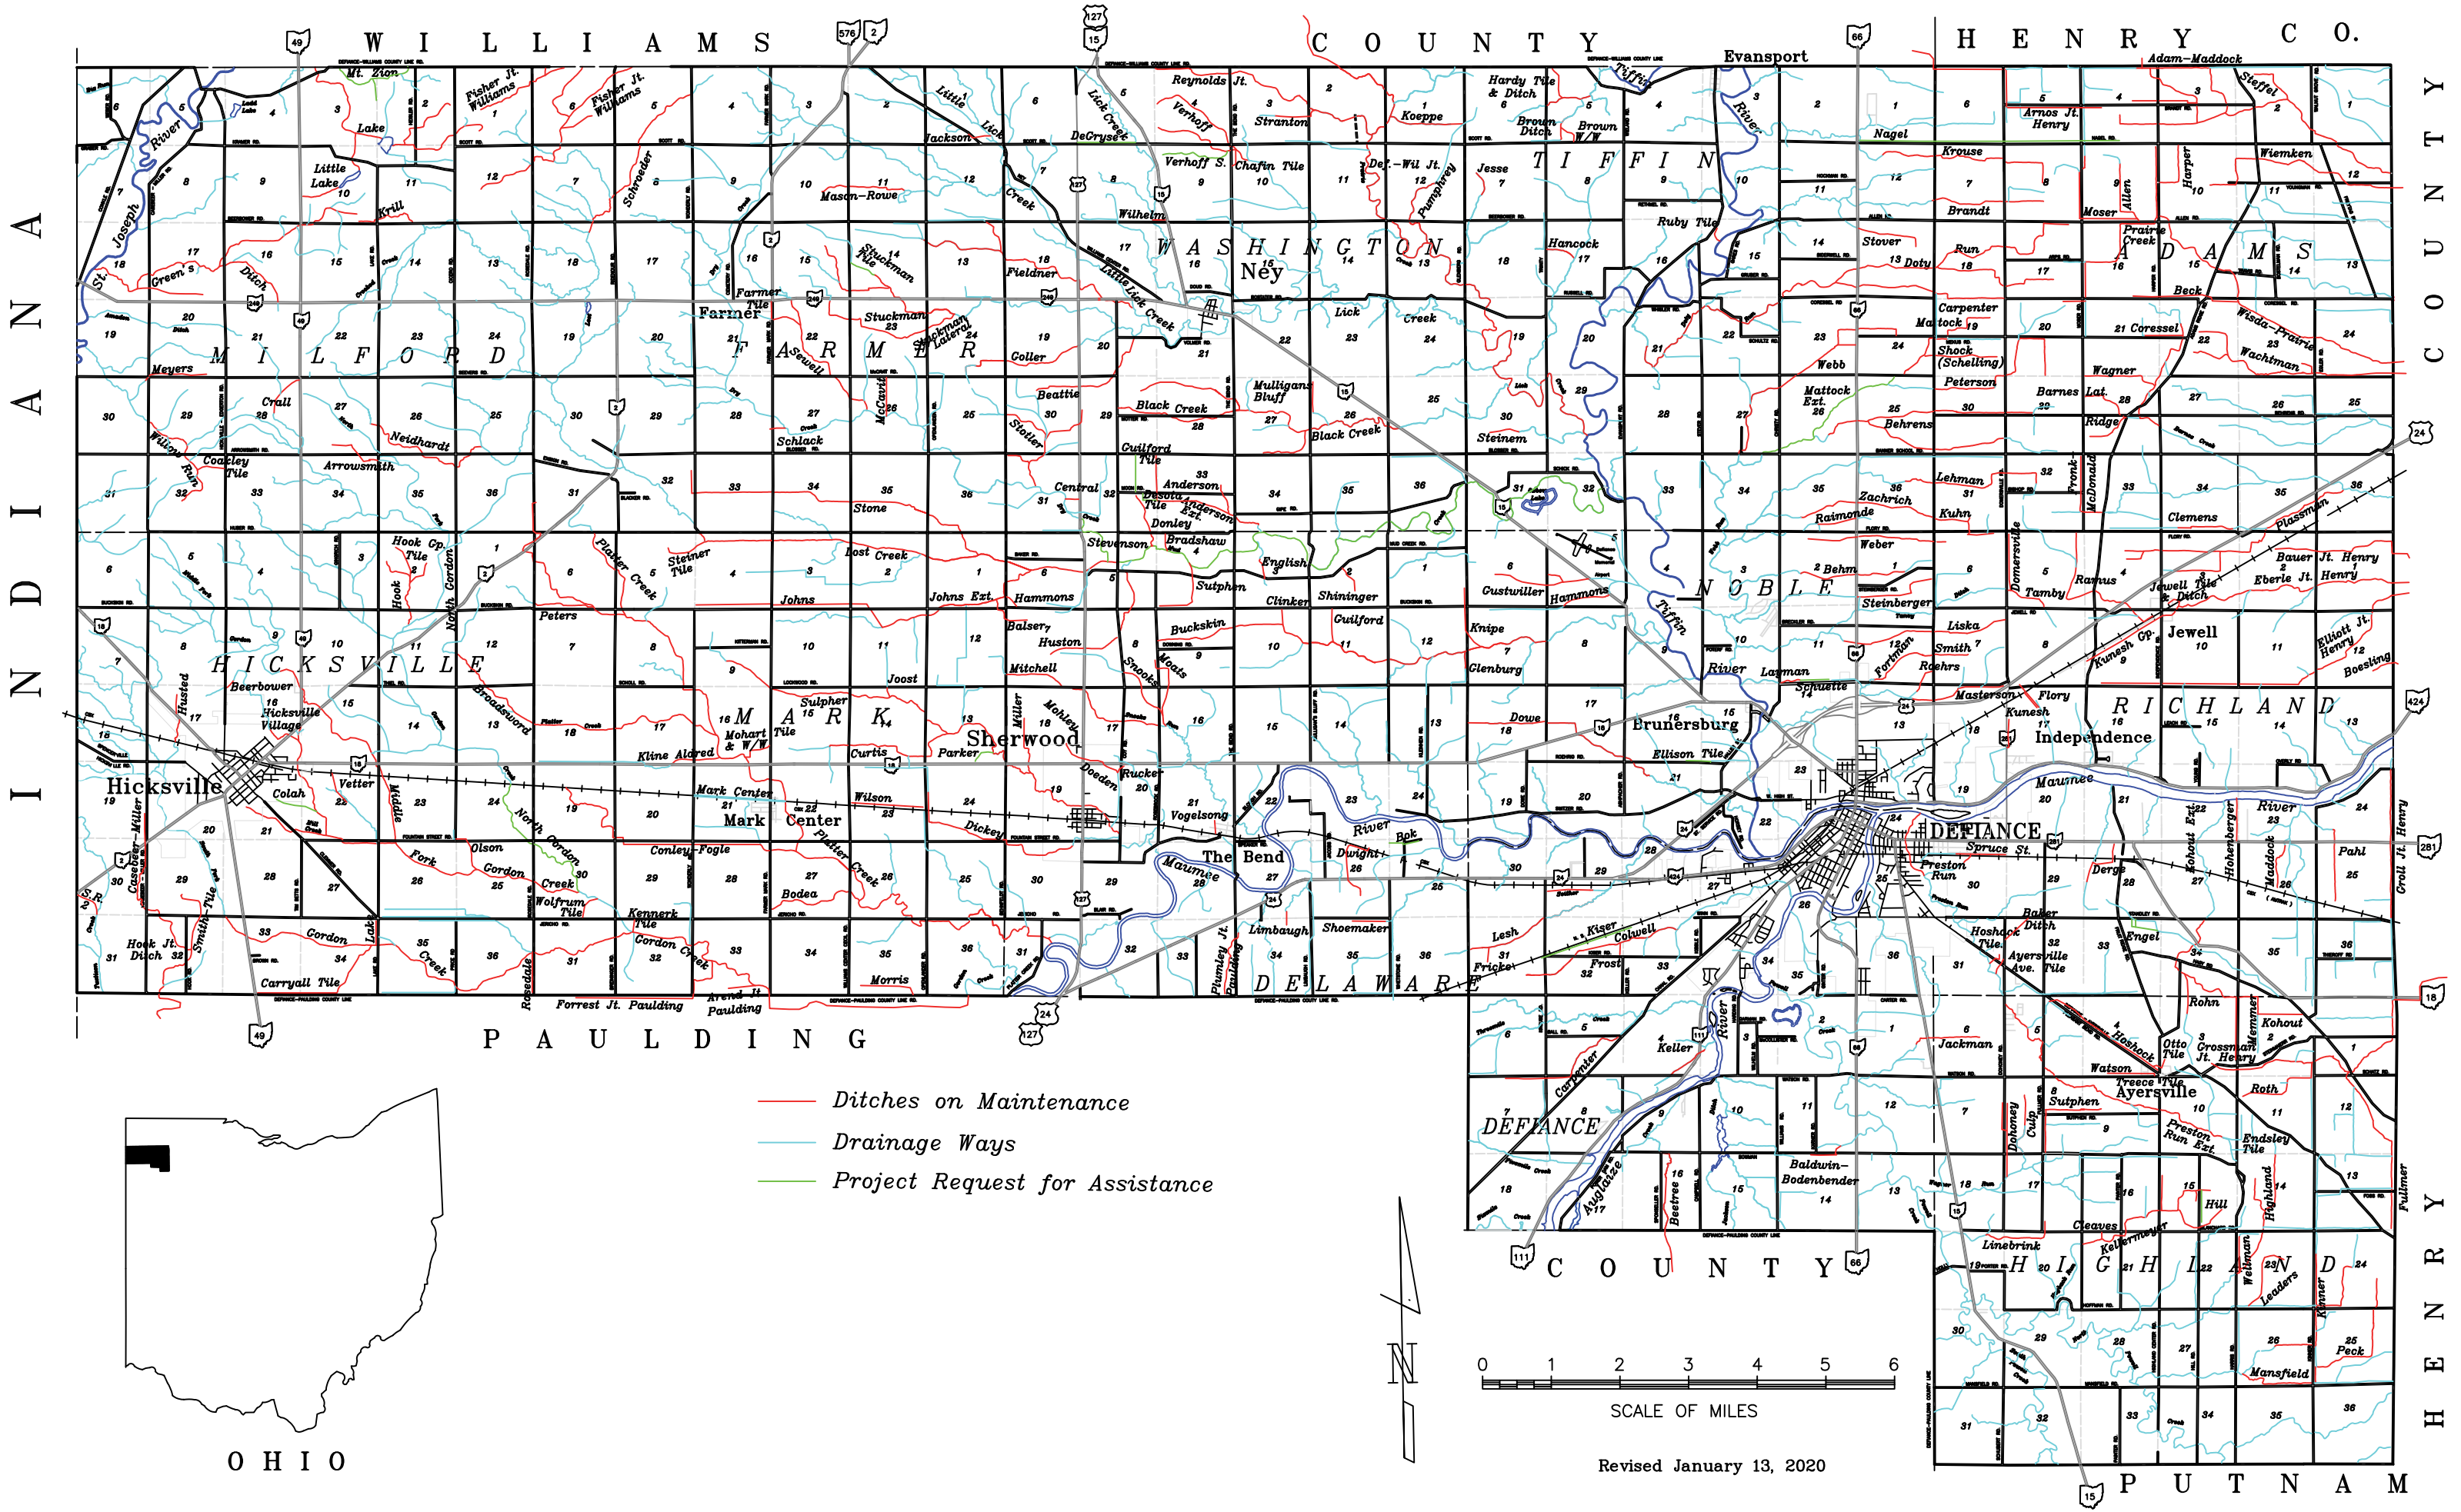

DEFIANCE COUNTY DRAINAGE MAP

- Ditches on Maintenance
- Drainage Ways
- Project Request for Assistance

OHIO

SCALE OF MILES

Revised January 13, 2020

P U T N A M